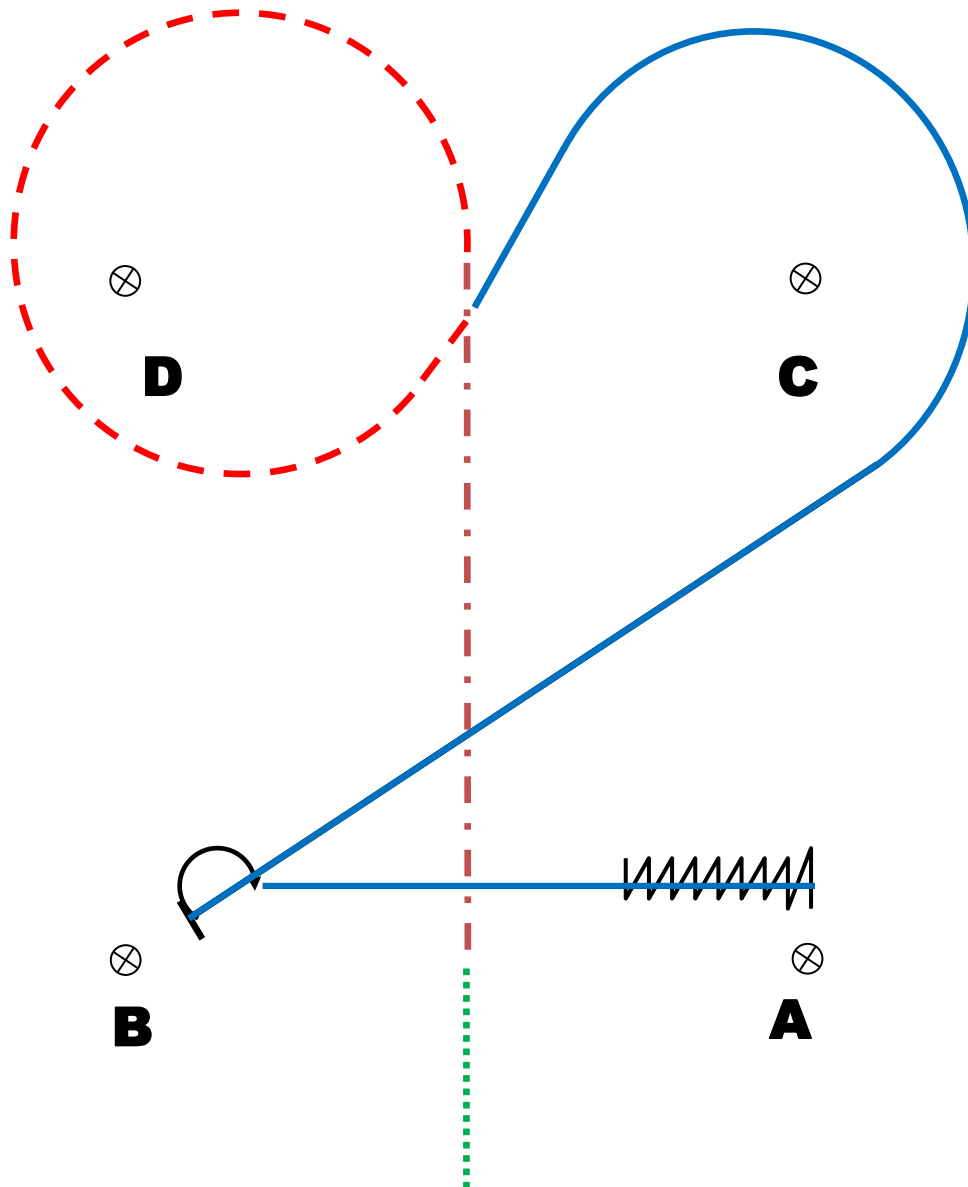

Class 79,80 - HMS Master Classic & Western

walk to

B-A extended jog to

D-C regular jog circle left,

lope right lead around C to

B stop, turn ~ 225° right,

lope left lead to

A stop, back up