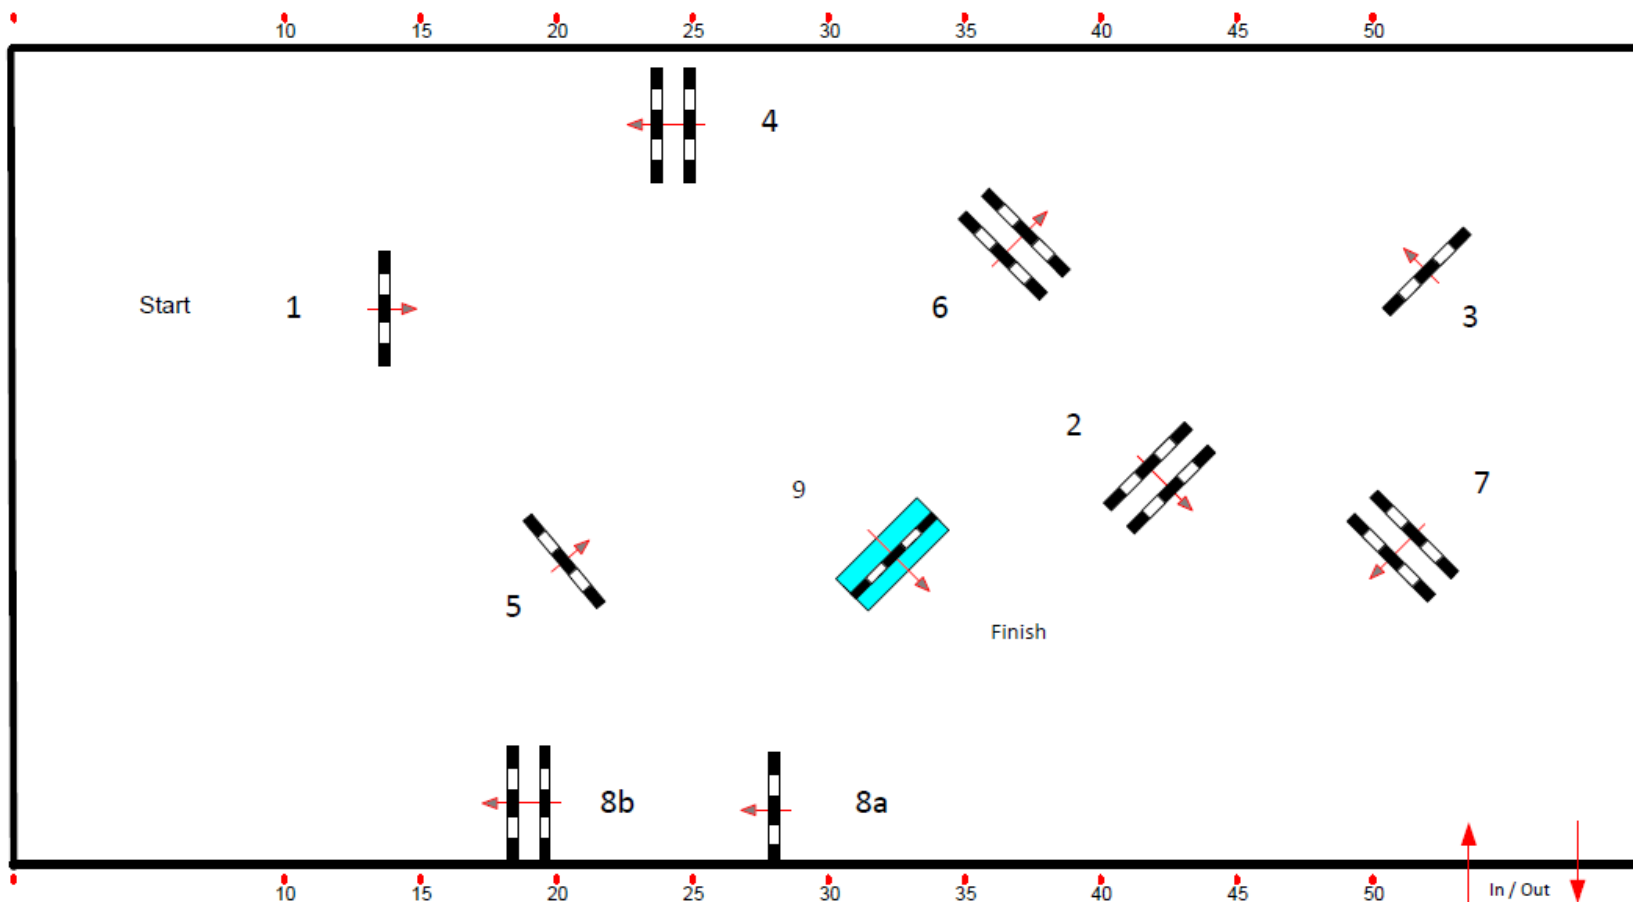

CHIA-A Wr. Neustadt

Class No.: 29

Newcomer Championship N C CH

Competition against the clock

Freitag, 24.Juli 2020

Start: 0:00

Table: A
National RG:
FEI RG / Art.
Height: 100 cms

Speed: 350 m/min
Length: 350 m
Time allowed: 60 sec
Time limit: 120 sec

Obstacles: 8
Efforts: 9
Penalty sec:
Closed combination:

1st Jump-off:
Length: 0 m
Time allowed: 0 sec
Time limit: 0 sec

2nd Jump-off:
Length: 0 m
Time allowed: 0 sec
Time limit: 0 sec

Coursedesigner
Thomas Andresek AUT
Karl Zainlinger AUT