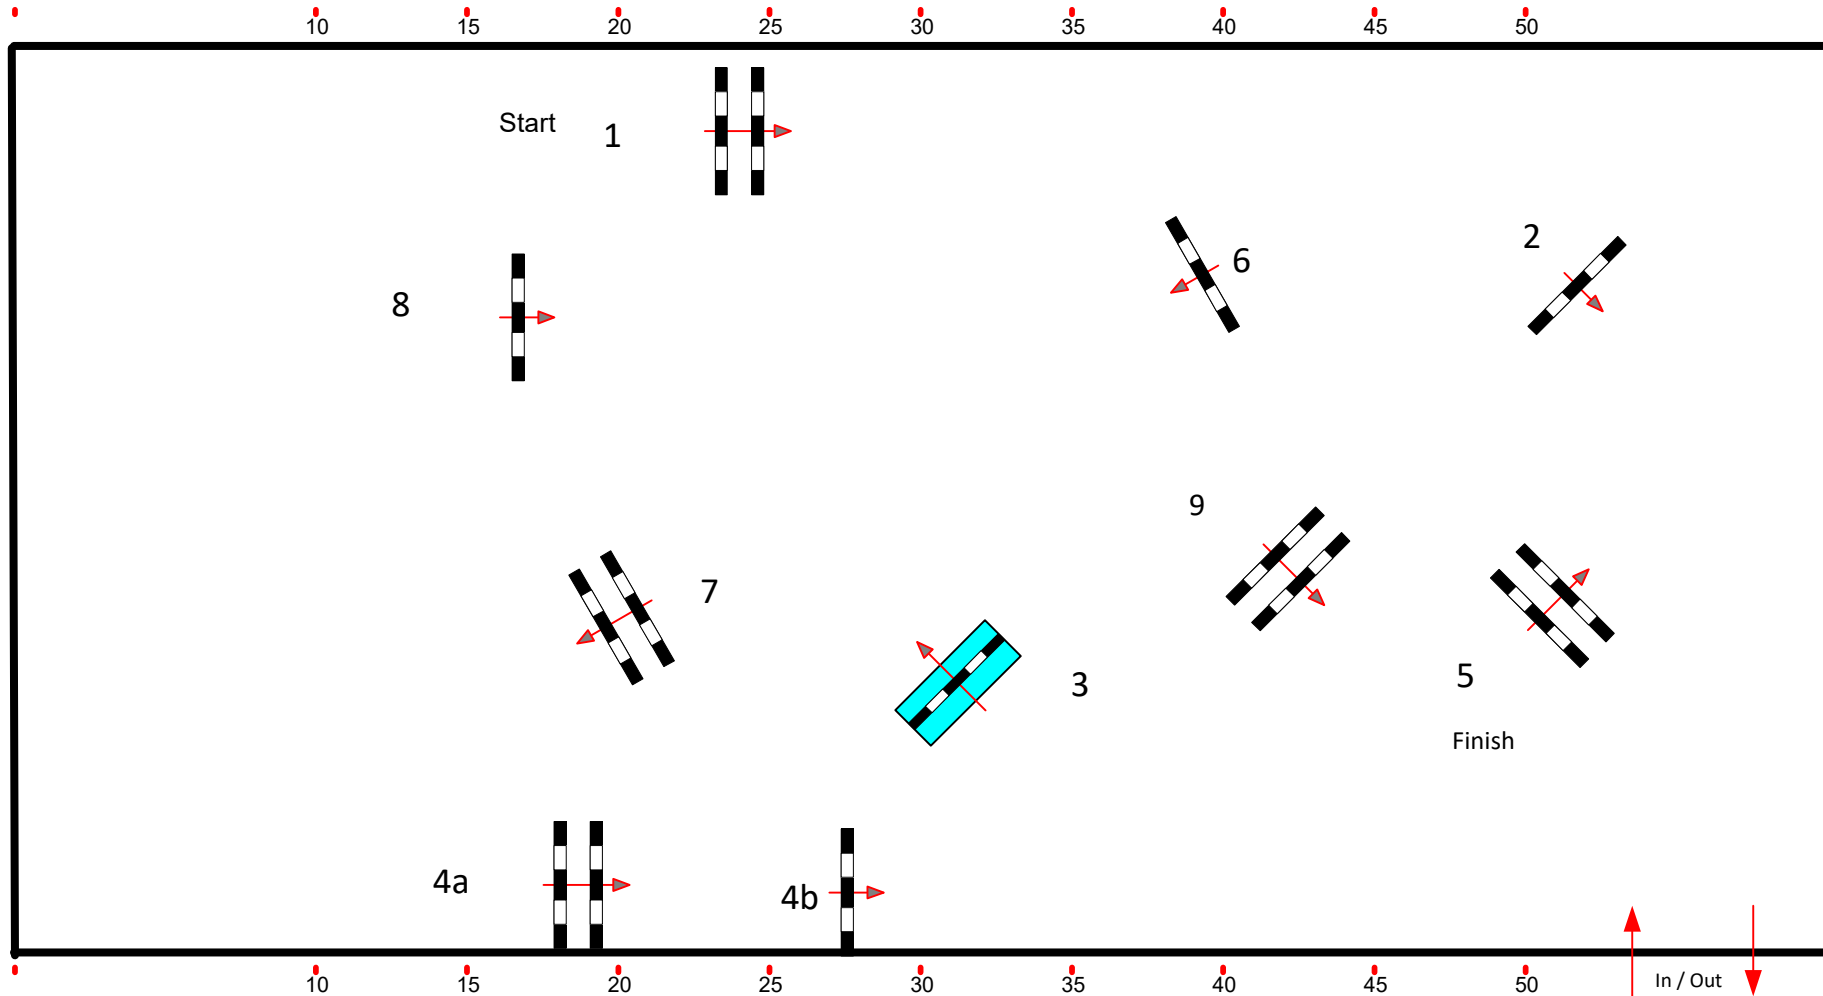

CHIA-A Wr. Neustadt

Class No.: 28

Small Tour

Competition against the clock

Freitag, 24. Juli 2020

Start: 0:00

Table: A
National RG:
FEI RG / Art.
Height: 0,90 m

Speed: 350 m/min
Length: 350 m
Time allowed: 60 sec
Time limit: 120 sec

Obstacles: 9
Efforts: 10
Penalty sec:
Closed combination:

1st Jump-off:
Length: 0 m
Time allowed: 0 sec
Time limit: 0 sec

2nd Jump-off:
Length: 0 m
Time allowed: 0 sec
Time limit: 0 sec

Coursedesigner
Thomas Andresek AUT
Karl Zainlinger AUT